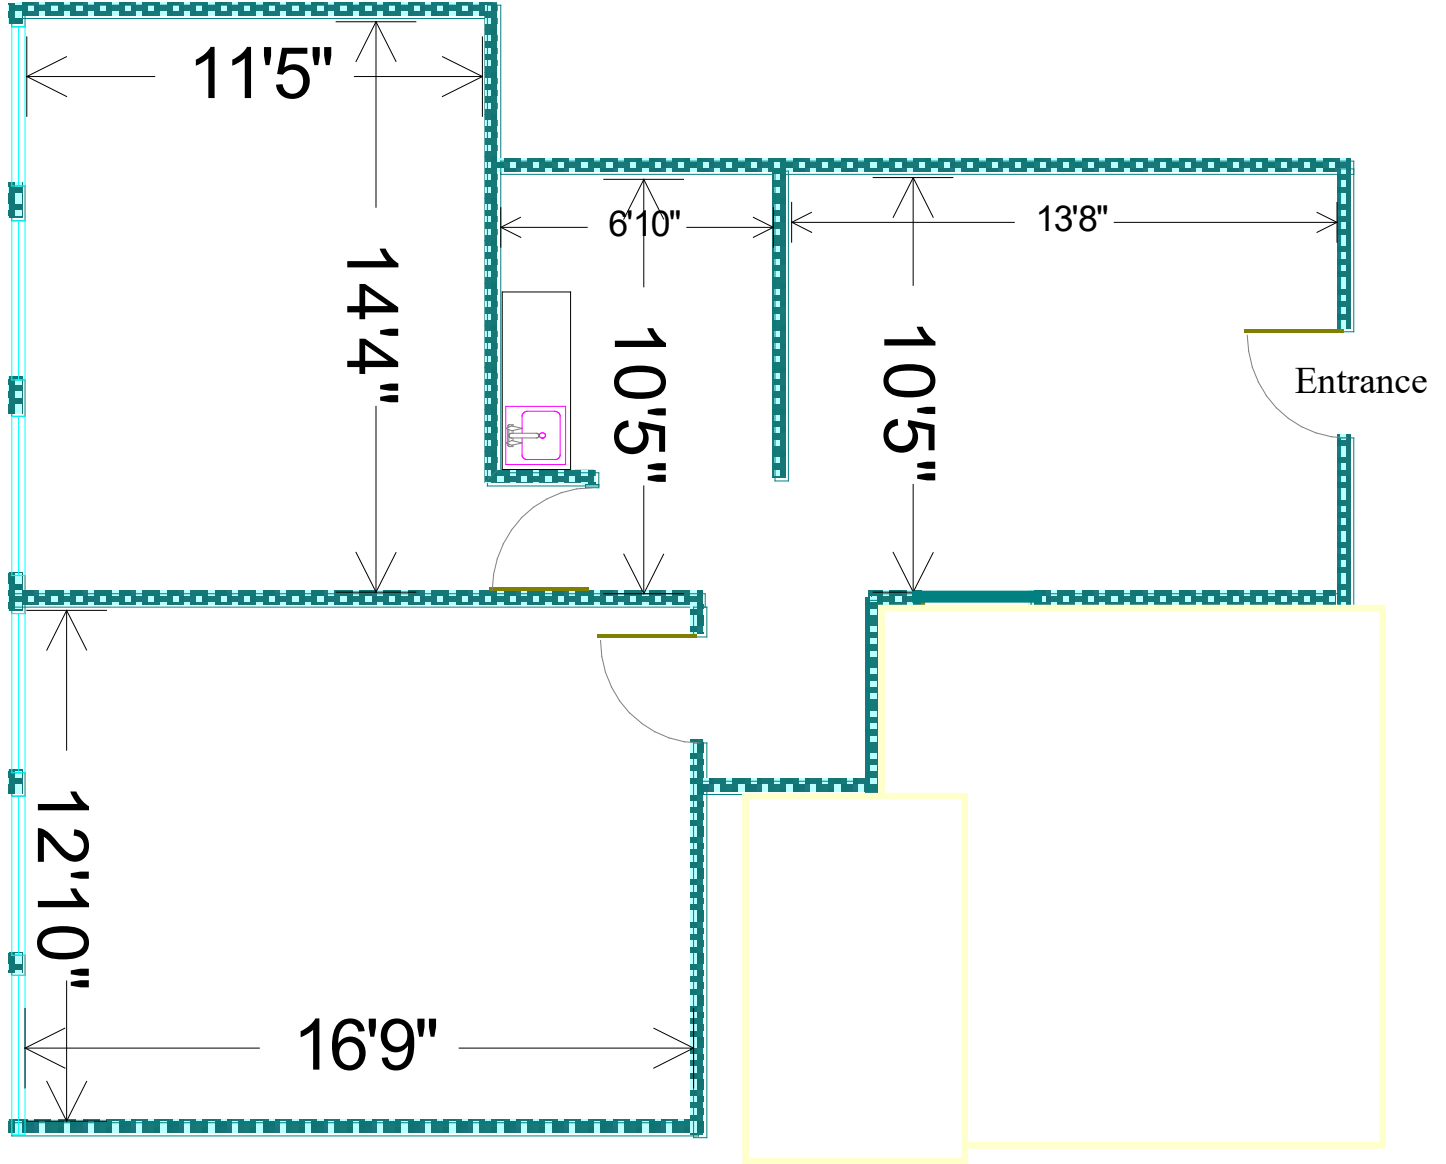

MOTE & ASSOCIATES

Suite 235 Floor Plan

Cedar Place
407 N. Cedar Ridge Road, Duncanville

Offered for lease exclusively by:

Mote & Associates

Contact: Sarah R. Mitchell

O: 972-296-2856

M: 469-569-3019