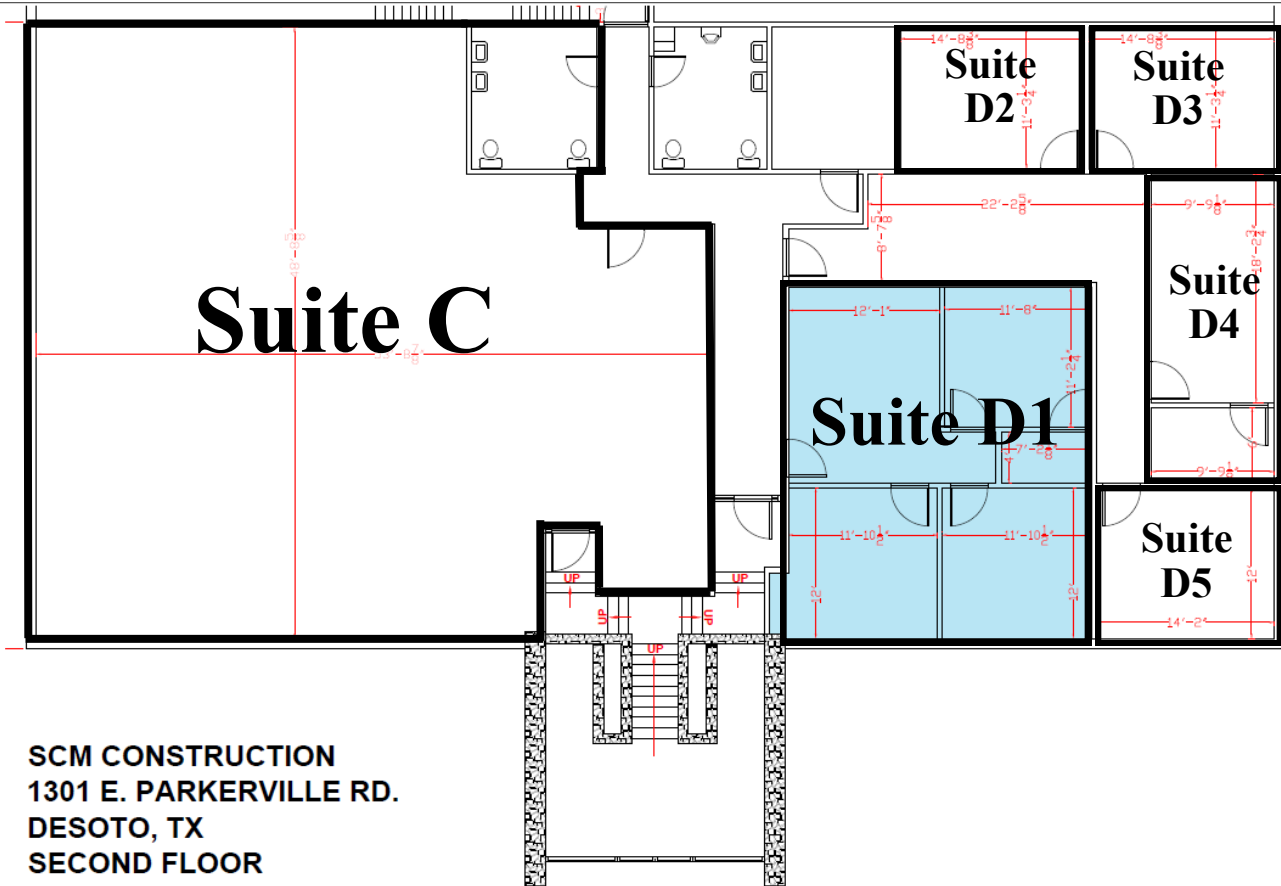

MOTE & ASSOCIATES

Suite C & D

1301 E. Parkerville, DeSoto

Offered for lease exclusively by:

Mote & Associates, Inc.

Contact: Bill Mote

O: 972-296-2856

M: 214-850-3775