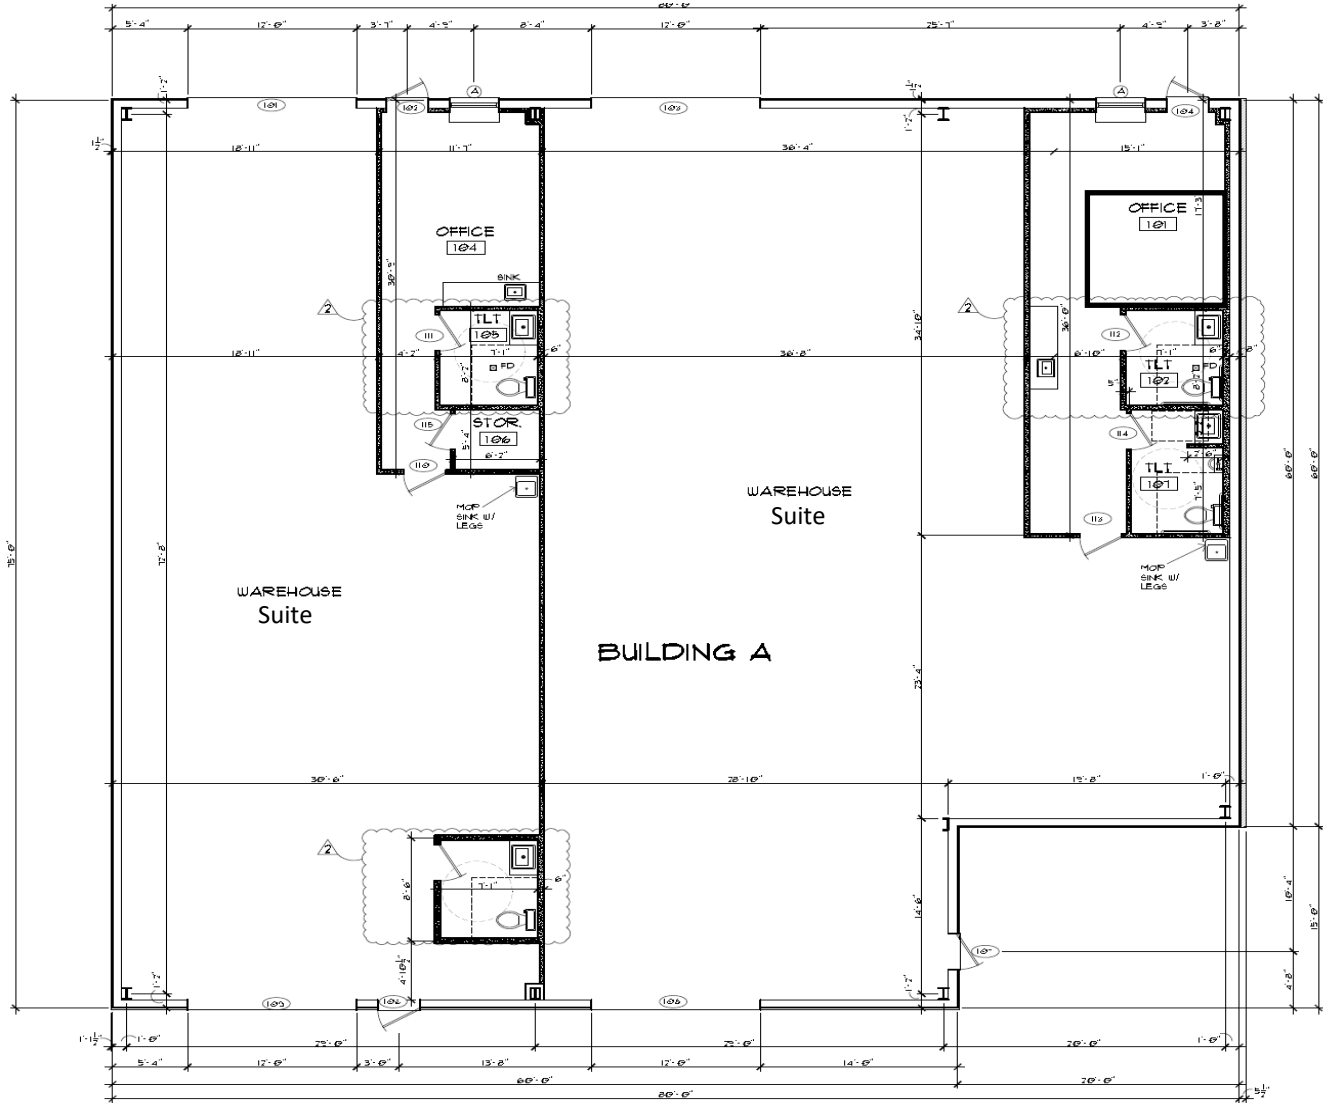

Floor Plan

1026 Mt. Lebanon Rd., Cedar Hill

Offered for lease exclusively by:

Mote & Associates, Inc.

Contact: Sarah R. Mitchell

O: 972-296-2856

M: 469-569-3019

SarahM@moteandassociates.com